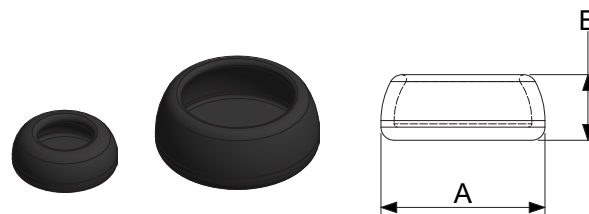

# SWIVEL FOOT SPINDLES

SM & SMC

SM16150

## SWIVEL FOOT SPINDLE DIMENSIONS

SWIVEL SPINDLE PART No.	FINISH	DIM A	DIM B	DIM C	DIM D
SM535	CHEMI BLACK	35	M5	10	12
SM650	CHEMI BLACK	50	M6	10	12
SM865	CHEMI BLACK	65	M8	13	20
SM1085	CHEMI BLACK	85	M10	15	20
SM12100	CHEMI BLACK	100	M12	20	25
SM16150	COPPER PLATED	150	M16	30	45

## PLASTIC CAP FOR SWIEVEL FOOT SPINDLES

SPINDLE CAP PART No.	FITS SPINDLE	DIM A	DIM B
SMC5/6	SM535/SM650	16	6
SMC8/10	SM865/SM1085	25	10