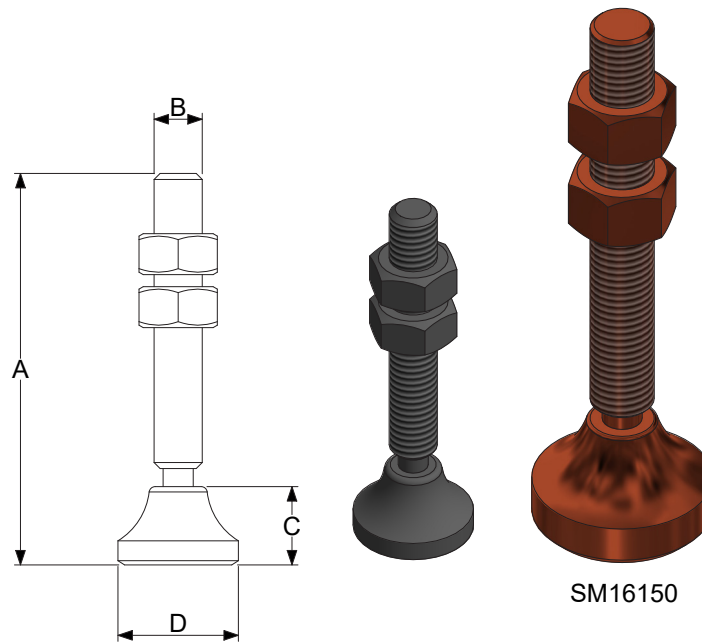

# SWIVEL FOOT SPINDLES

SM & SMC

SM16150

## SWIVEL FOOT SPINDLE DIMENSIONS

SWIVEL SPINDLE PART No.	FINISH	DIM A	DIM B	DIM C	DIM D
SM535	CHEMI BLACK	35	M5	10	12
SM650	CHEMI BLACK	50	M6	10	12
SM865	CHEMI BLACK	65	M8	13	20
SM1085	CHEMI BLACK	85	M10	15	20
SM12100	CHEMI BLACK	100	M12	20	25
SM16150	COPPER PLATED	150	M16	30	45

## PLASTIC CAP FOR SWIEVEL FOOT SPINDLES

SPINDLE CAP PART No.	FITS SPINDLE	DIM A	DIM B
SMC5/6	SM535/SM650	16	6
SMC8/10	SM865/SM1085	25	10